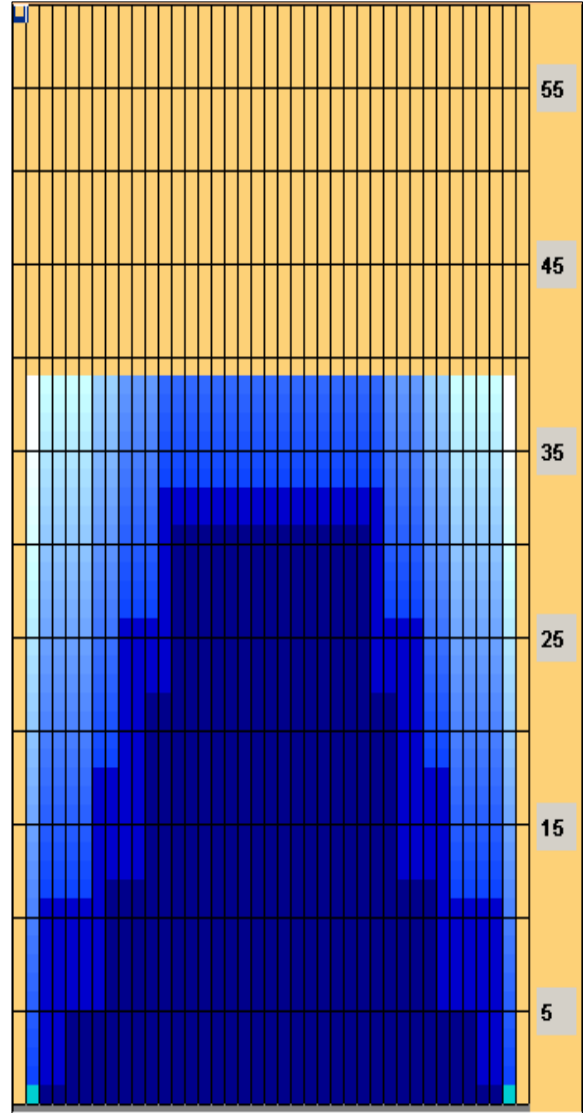

Lilla Silver 2020

Oil Pattern Distance: 39 Feet **Reverse Brush Drop:** 36 Feet **Oil Per Board:** 45 uL
Forward Oil Total: 14.085 mL **Reverse Oil Total:** 9.18 mL **Volume Oil Total:** 23.265 mL
Forward Boards Crossed: 313 Boards **Reverse Boards Crossed:** 204 Boards **Total Boards Crossed:** 517 Boards

| | Start | Stop | Loads | Speed | Crossed | Start | End | Feet | T.Oil |
|---|-------|------|-------|-------|---------|-------|------|------|-------|
| 1 | 2L | 2R | 2 | 10 | 74 | 0.0 | 1.4 | 1.4 | 3330 |
| 2 | 5L | 5R | 2 | 14 | 62 | 1.4 | 5.3 | 3.9 | 2790 |
| 3 | 8L | 8R | 3 | 18 | 75 | 5.3 | 12.9 | 7.6 | 3375 |
| 4 | 11L | 11R | 3 | 22 | 57 | 12.9 | 22.2 | 9.3 | 2565 |
| 5 | 13L | 13R | 3 | 22 | 45 | 22.2 | 31.5 | 9.3 | 2025 |
| 6 | 2L | 2R | 0 | 22 | 0 | 31.5 | 33.0 | 1.5 | 0 |
| 7 | 2L | 2R | 0 | 26 | 0 | 33.0 | 39.0 | 6.0 | 0 |

Conditioner:
Type In or Select One

TransferType:
Type In or Select One

Forward

Reverse

Combined

Buff

| | Start | Stop | Loads | Speed | Crossed | Start | End | Feet | T.Oil |
|---|-------|------|-------|-------|---------|-------|------|------|-------|
| 1 | 2L | 2R | 0 | 30 | 0 | 39.0 | 33.0 | -6.0 | 0 |
| 2 | 12L | 12R | 2 | 26 | 34 | 33.0 | 25.7 | -7.3 | 1530 |
| 3 | 9L | 9R | 2 | 26 | 46 | 25.7 | 18.4 | -7.3 | 2070 |
| 4 | 7L | 7R | 2 | 26 | 54 | 18.4 | 11.1 | -7.3 | 2430 |
| 5 | 3L | 3R | 2 | 18 | 70 | 11.1 | 6.0 | -5.1 | 3150 |
| 6 | 2L | 2R | 0 | 10 | 0 | 6.0 | 0.0 | -6.0 | 0 |

Forward

Reverse

Combined

Buff

| Item | 3L-7L:18L-18R | 8L-12L:18L-18R | 13L-17L:18L-18R | 18L-18R:17R-13R | 18L-18R:12R-8R | 18L-18R:7R-3R |
|------------------|----------------------|---------------------|---------------------|----------------------|---------------------|----------------------|
| Description | Outside Track:Middle | Middle Track:Middle | Inside Track:Middle | Middle: Inside Track | Middle:Middle Track | Middle:Outside Track |
| Track Zone Ratio | 3.75 | 1.48 | 1 | 1 | 1.48 | 3.75 |