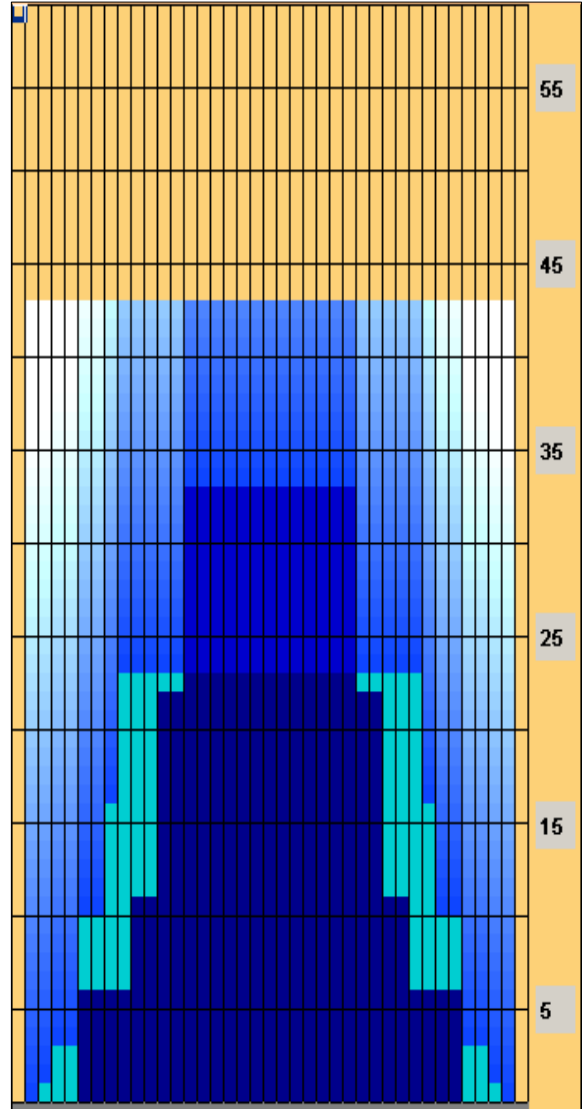

Silveropen2022

Oil Pattern Distance: 43 Feet	Reverse Brush Drop: 43 Feet	Oil Per Board: 45 uL
Forward Oil Total: 11.655 mL	Reverse Oil Total: 8.55 mL	Volume Oil Total: 20.205 mL
Forward Boards Crossed: 259 Boards	Reverse Boards Crossed: 190 Boards	Total Boards Crossed: 449 Boards

	Start	Stop	Loads	Speed	Crossed	Start	End	Feet	T.Oil
1	2L	2R	1	10	37	0.0	0.0	0.0	1665
2	3L	3R	1	14	35	0.0	1.9	1.9	1575
3	4L	4R	1	14	33	1.9	3.8	1.9	1485
4	6L	6R	2	22	58	3.8	10.0	6.2	2610
5	8L	8R	2	22	50	10.0	16.2	6.2	2250
6	9L	9R	2	26	46	16.2	23.5	7.3	2070
7	2L	2R	0	30	0	23.5	43.0	19.5	0

Conditioner:
Type In or Select One

TransferType:
Type In or Select One

- Forward
- Reverse
- Combined
- Buff

Forward Reverse More

	Start	Stop	Loads	Speed	Crossed	Start	End	Feet	T.Oil
1	2L	2R	0	30	0	43.0	33.0	-10.0	0
2	14L	14R	3	26	39	33.0	22.0	-11.0	1755
3	12L	12R	3	26	51	22.0	11.0	-11.0	2295
4	10L	10R	2	18	42	11.0	5.9	-5.1	1890
5	6L	6R	2	14	58	5.9	2.0	-3.9	2610
6	2L	2R	0	10	0	2.0	0.0	-2.0	0

Forward Reverse More

Item	3L-7L:18L-18R	8L-12L:18L-18R	13L-17L:18L-18R	18L-18R:17R-13R	18L-18R:12R-8R	18L-18R:7R-3R
Description	Outside Track:Middle	Middle Track:Middle	Inside Track:Middle	Middle: Inside Track	Middle:Middle Track	Middle:Outside Track
Track Zone Ratio	4.32	1.53	1.03	1.03	1.53	4.32