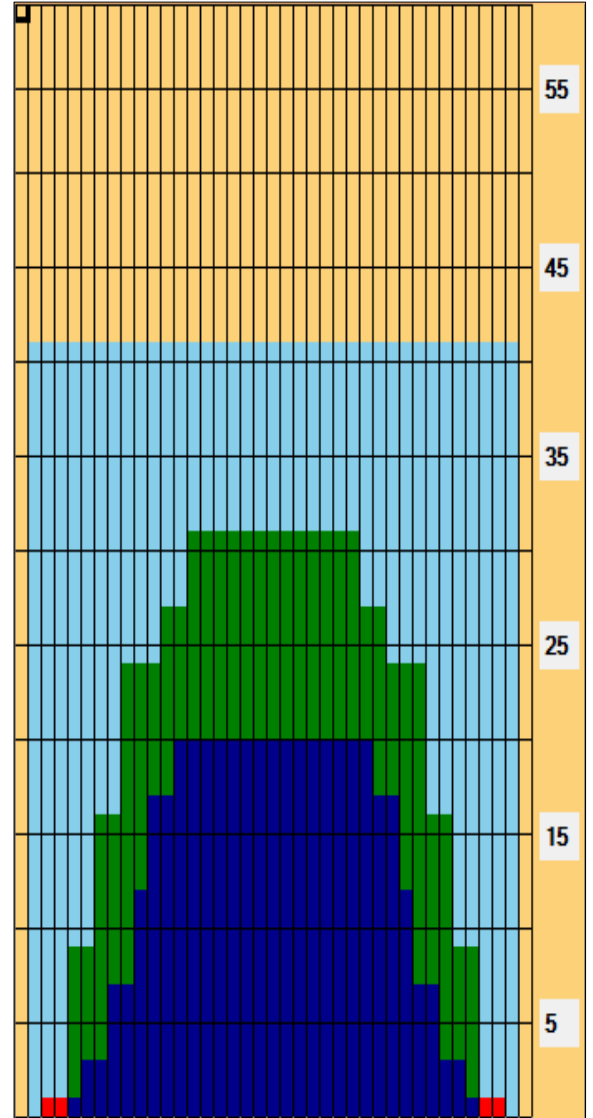

Jbc talviturnaus 2023

Oil Pattern Distance: 41 Feet **Reverse Brush Drop:** 36 Feet **Oil Per Board:** 50 uL
Forward Oil Total: 12,3 mL **Reverse Oil Total:** 9,6 mL **Volume Oil Total:** 21,9 mL
Forward Boards Crossed: 246 Boards **Reverse Boards Crossed:** 192 Boards **Total Boards Crossed:** 438 Boards

Start	Stop	Loads	Speed	Crossed	Start	End	Feet	T.Oil
1	2L 2R	1	10	37	0.0	0.0	0.0	1850
2	3L 3R	1	10	35	0.0	1.4	1.4	1750
3	6L 6R	1	14	29	1.4	3.3	1.9	1450
4	8L 8R	2	14	50	3.3	7.2	3.9	2500
5	10L 10R	2	18	42	7.2	12.3	5.1	2100
6	11L 11R	2	18	38	12.3	17.4	5.1	1900
7	13L 13R	1	22	15	17.4	20.5	3.1	750
8	2L 2R	0	22	0	20.5	31.0	10.5	0
9	2L 2R	0	26	0	31.0	41.0	10.0	0

Start	Stop	Loads	Speed	Crossed	Start	End	Feet	T.Oil
1	2L 2R	0	30	0	41.0	31.0	-10.0	0
2	14L 14R	1	26	13	31.0	27.4	-3.6	650
3	12L 12R	1	26	17	27.4	23.8	-3.6	850
4	9L 9R	2	26	46	23.8	16.5	-7.3	2300
5	7L 7R	2	26	54	16.5	9.2	-7.3	2700
6	5L 5R	2	18	62	9.2	4.1	-5.1	3100
7	2L 2R	0	10	0	4.1	0.0	-4.1	0

Conditioner:
Type In or Select One

TransferType:
Type In or Select One

Forward

Reverse

Combined

Buff

Item	3L-7L:18L-18R	8L-12L:18L-18R	13L-17L:18L-18R	18L-18R:17R-13R	18L-18R:12R-8R	18L-18R:7R-3R
Description	Outside Track:Middle	Middle Track:Middle	Inside Track:Middle	Middle:Inside Track	Middle:Middle Track	Middle:Outside Track
Track Zone Ratio	4,5	1,41	1,01	1,01	1,41	4,5