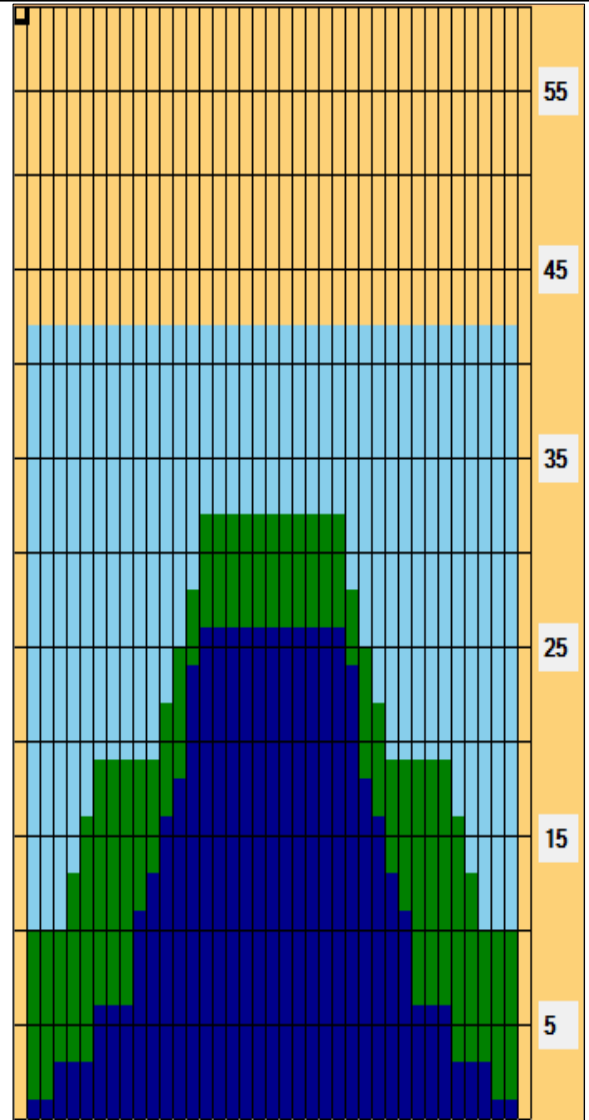

Muppet show 2025

Oil Pattern Distance: **42 Feet**
 Forward Oil Total: **11,88 mL**
 Forward Boards Crossed: **264 Boards**

Reverse Brush Drop: **37 Feet**
 Reverse Oil Total: **8,1 mL**
 Reverse Boards Crossed: **180 Boards**

Oil Per Board: **45 uL**
 Volume Oil Total: **19,98 mL**
 Total Boards Crossed: **444 Boards**

Start	Stop	Loads	Speed	Crossed	Start	End	Feet	T.Oil
1	2L 2R	2	14	74	0.0	1.9	1.9	3330
2	4L 4R	1	14	33	1.9	3.8	1.9	1485
3	7L 7R	1	18	27	3.8	6.3	2.5	1215
4	10L 10R	2	18	42	6.3	11.4	5.1	1890
5	11L 11R	1	18	19	11.4	13.9	2.5	855
6	12L 12R	1	18	17	13.9	16.4	2.5	765
7	13L 13R	1	18	15	16.4	18.9	2.5	675
8	14L 14R	2	18	26	18.9	24.0	5.1	1170
9	15L 15R	1	18	11	24.0	26.5	2.5	495
10	2L 2R	0	22	0	26.5	42.0	15.5	0

Conditioner: Type In or Select One
 TransferType: Type In or Select One

Forward Reverse More

Start	Stop	Loads	Speed	Crossed	Start	End	Feet	T.Oil
1	2L 2R	0	30	0	42.0	32.0	-10.0	0
2	15L 15R	1	26	11	32.0	28.4	-3.6	495
3	14L 14R	1	22	13	28.4	25.3	-3.1	585
4	13L 13R	1	22	15	25.3	22.2	-3.1	675
5	12L 12R	1	22	17	22.2	19.1	-3.1	765
6	7L 7R	1	22	27	19.1	16.0	-3.1	1215
7	6L 6R	1	22	29	16.0	12.9	-3.1	1305
8	5L 5R	1	22	31	12.9	9.8	-3.1	1395
9	2L 2R	1	14	37	9.8	7.9	-1.9	1665
10	2L 2R	0	10	0	7.9	0.0	-7.9	0

Forward Reverse More

Item	3L-7L:18L-18R	8L-12L:18L-18R	13L-17L:18L-18R	18L-18R:17R-13R	18L-18R:12R-8R	18L-18R:7R-3R
Description	Outside Track:Middle	Middle Track:Middle	Inside Track:Middle	Middle:Inside Track	Middle:Middle Track	Middle:Outside Track
Track Zone Ratio	3,85	2	1,08	1,08	2	3,85